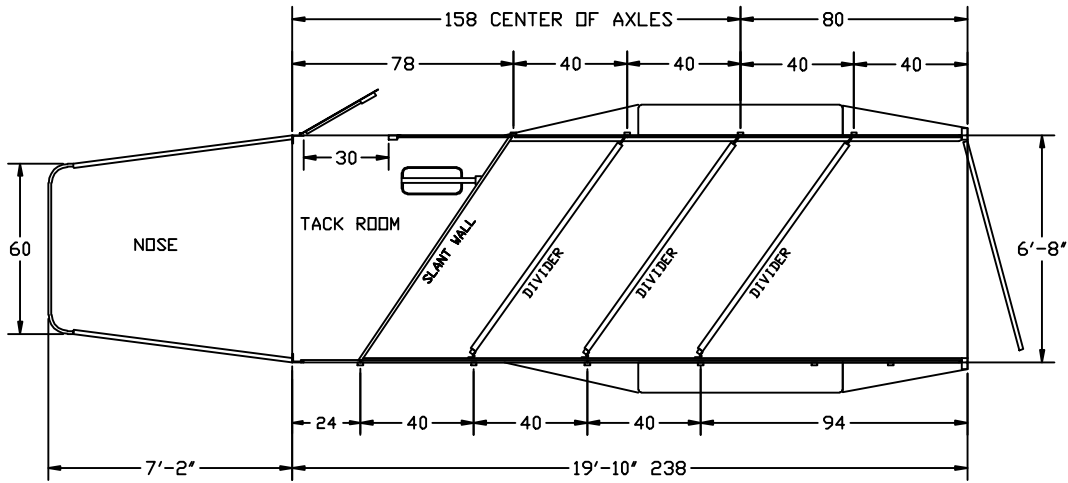

## 4 HORSE

### Steel Slant Load GooseNeck Horse Trailer with Front Slant Tack Room Tandem Axles 6'-8" Wide 7'-0" Tall

DROVER

Drawing may contain options, refer to standard equipment list. Dimensions are approximated, elevations may vary according to tire size, pressure and uncontrolled variables.