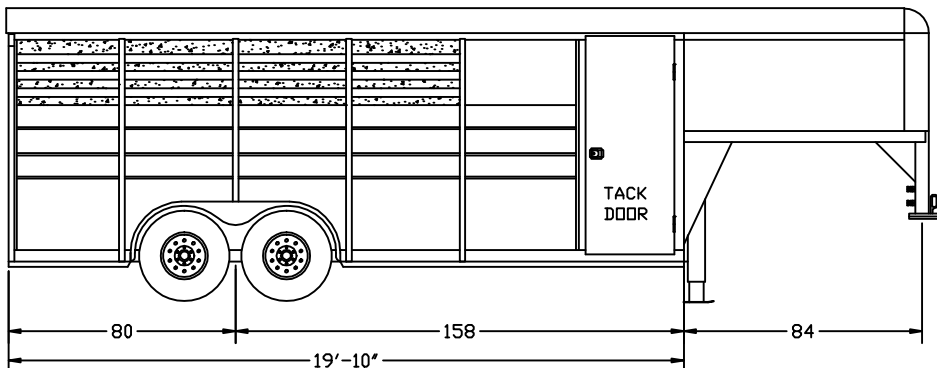

## 4 HORSE

### Steel Slant Load GooseNeck Horse Trailer with Front Slant Tack Room Tandem Axles 6'-8" Wide 7'-0" Tall

DROVER

Drawing may contain options, refer to standard equipment list. Dimensions are approximated, elevations may vary according to tire size, pressure and uncontrolled variables.