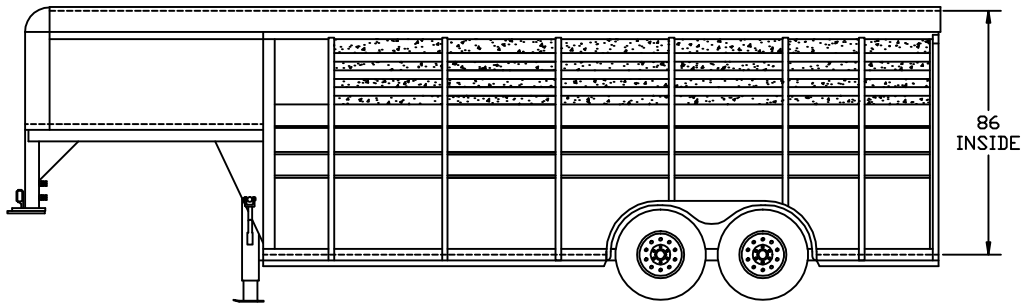

## 4 HORSE

### Steel Slant Load GooseNeck Horse Trailer with Front Slant Tack Room Tandem Axles 6'-8" Wide 7'-0" Tall

DROVER

Drawing may contain options, refer to standard equipment list. Dimensions are approximated, elevations may vary according to tire size, pressure and uncontrolled variables.