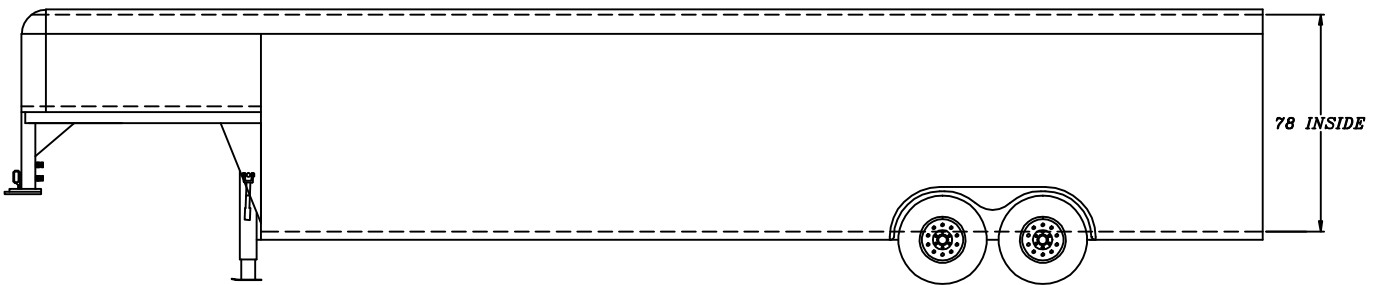

CARGO METRO GN

Galvanneal Exterior with Steel Frame Gooseneck Cargo Trailer
Tandem Axles and Brakes
30' Length x 7'-10" Width

Drawing may contain options, refer to standard equipment list.
Dimensions are approximated, elevations may vary according to
the size, pressure and uncontrolled variables.