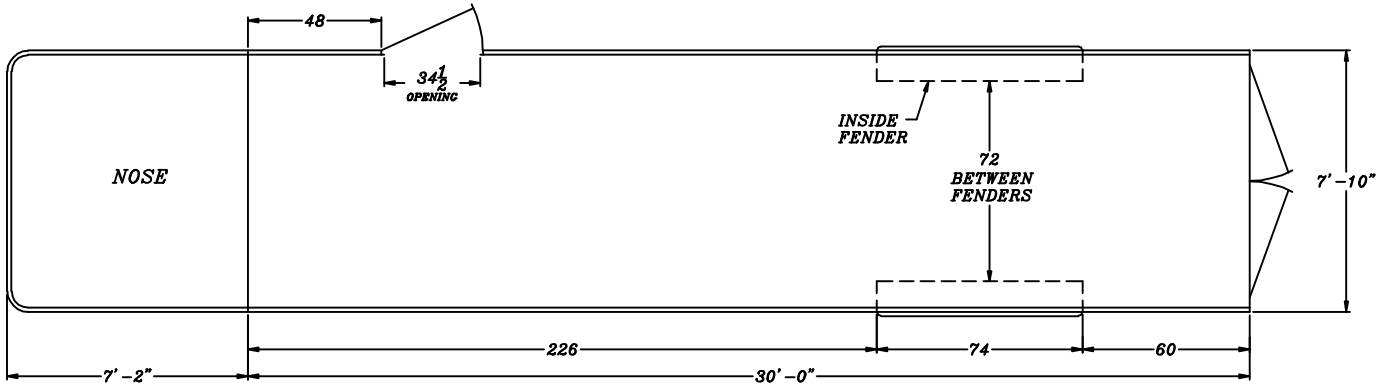

CARGO METRO GN

Galvanneal Exterior with Steel Frame Gooseneck Cargo Trailer
Tandem Axles and Brakes
30' Length x 7'-10" Width

Drawing may contain options, refer to standard equipment list.
Dimensions are approximated, elevations may vary according to
the size, pressure and uncontrolled variables.