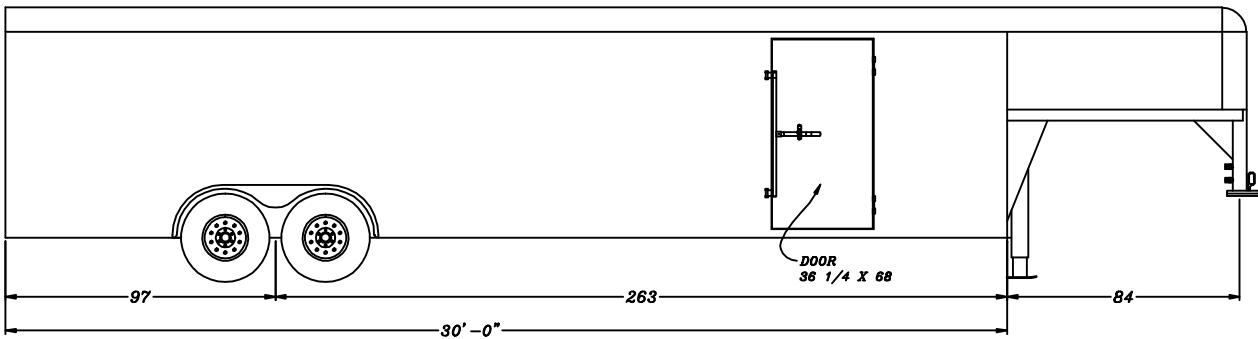

CARGO METRO GN

Galvanneal Exterior with Steel Frame Gooseneck Cargo Trailer
Tandem Axles and Brakes
30' Length x 7'-10" Width

Drawing may contain options, refer to standard equipment list.
Dimensions are approximated, elevations may vary according to
the size, pressure and uncontrolled variables.