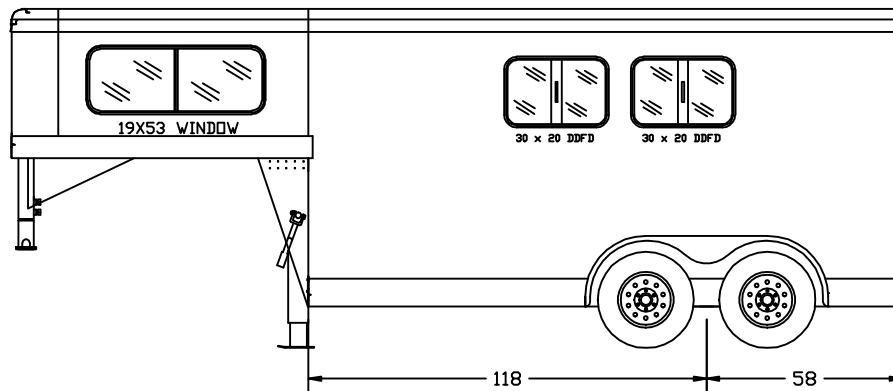

NOMAD GN

2 HORSE

Aluminum Gooseneck Horse Trailer with Front Slant Tack Room Smooth Sides 6'-8" Width 7'-0" Tall

NOMAD GN

Drawing may contain options, refer to standard equipment list. Dimensions are approximated, elevations may vary according to uncontrolled variables.