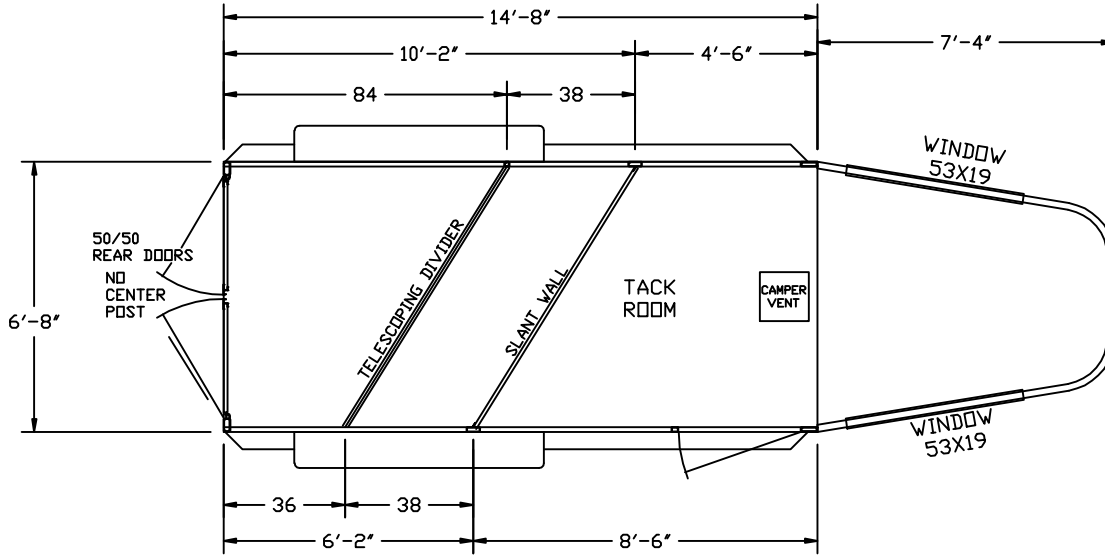

NOMAD GN

2 HORSE

Aluminum Gooseneck Horse Trailer with Front Slant Tack Room Smooth Sides 6'-8" Width 7'-0" Tall

NOMAD GN

Drawing may contain options, refer to standard equipment list. Dimensions are approximated, elevations may vary according to uncontrolled variables.