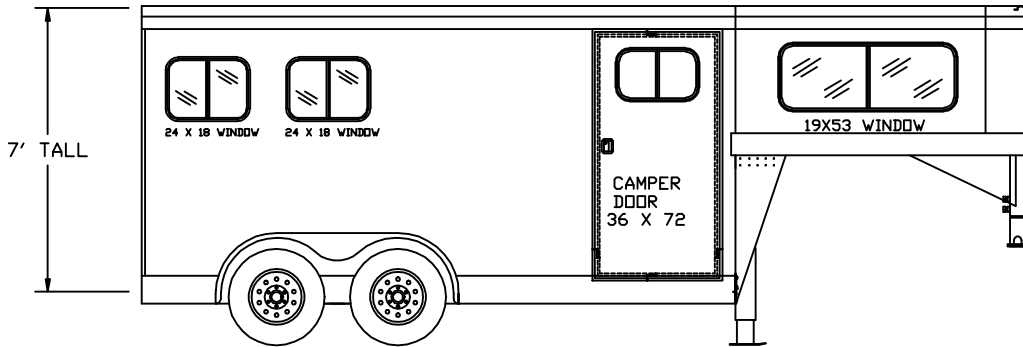

NOMAD GN

2 HORSE

Aluminum Gooseneck Horse Trailer with Front Slant Tack Room Smooth Sides 6'-8" Width 7'-0" Tall

NOMAD GN

Drawing may contain options, refer to standard equipment list. Dimensions are approximated, elevations may vary according to uncontrolled variables.